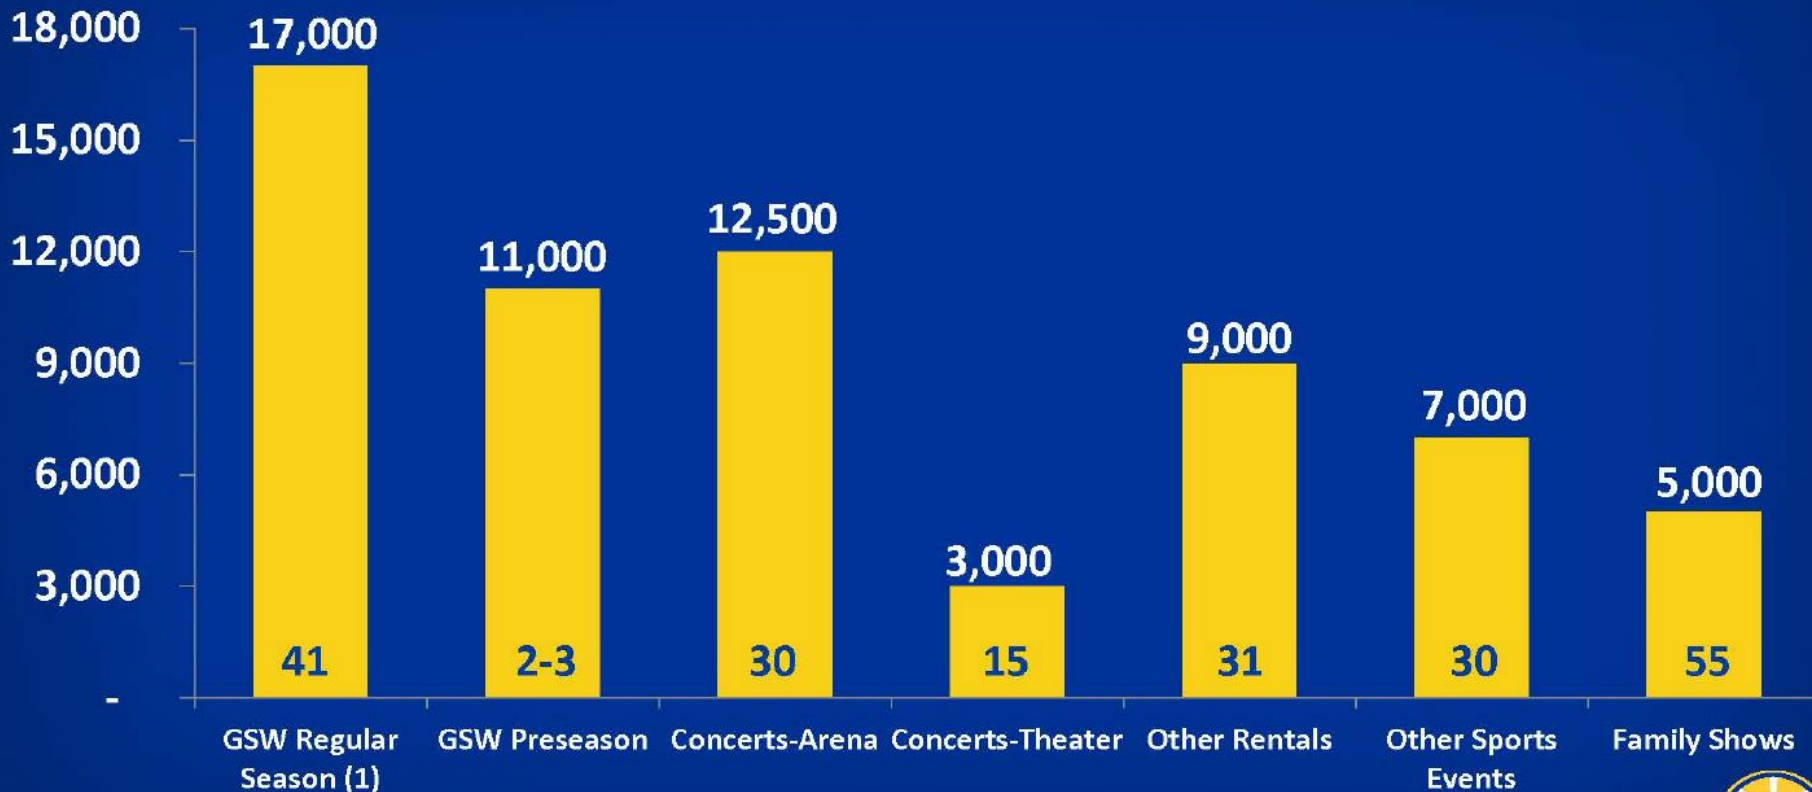

Projected Event Count and Attendance

(1) Playoff games will range from zero to a maximum of 16 based on GSW performance.