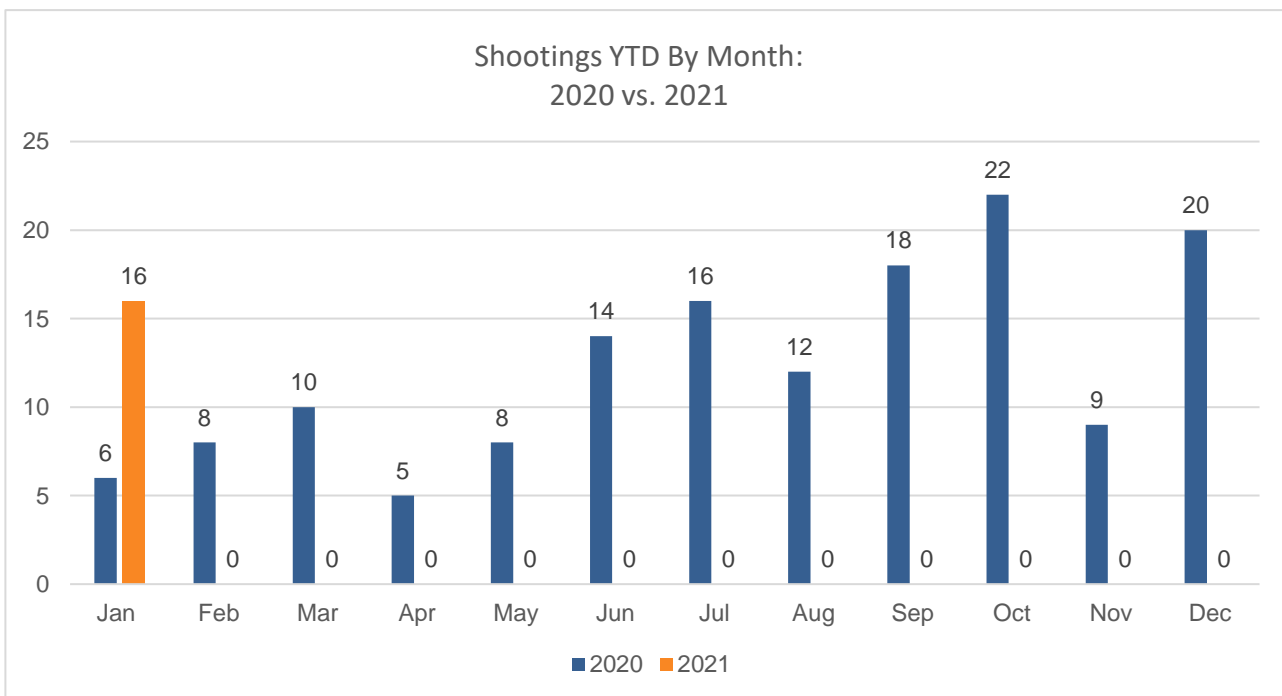

GUN VIOLENCE – CITYWIDE

At regularly scheduled Police Commission meetings, weekly crime trends are provided as part of the Chief's Report. At the request of the Commission, this crime trends information is being provided in advance of the scheduled meeting to the Commissioners and made available to the public through the Police Commission's website.