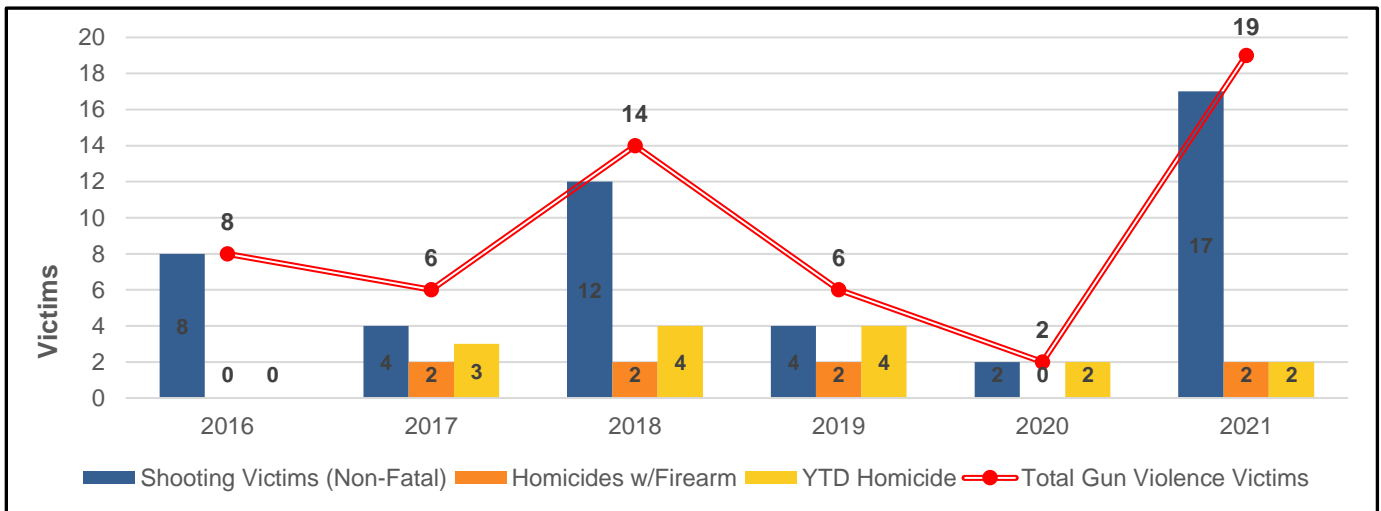

SAN FRANCISCO POLICE DEPARTMENT
Chief's Report to the Police Commission
January 20, 2021

WEEKLY CRIME TRENDS

OVERALL PART 1 CRIME – CITYWIDE

Part I Violent Crime	Week 01/04 – 01/10/2021 vs. Week 01/11 – 01/17/2021				Year-To-Date 2020 vs. 2021 % Change				
	Last	This	Percent		2020	2021	Percent		
	Homicide	1	1		NC	2	2		NC
Rape	2	1	↓	-50%	11	4	↓	-64%	
Robbery	36	46	↑	28%	135	101	↓	-25%	
Assault	47	46		NC	89	110	↑	23%	
Human Trafficking	0	0		NC	3	0	↓	-100%	
Total Violent Crimes	86	94	↑	9%	240	217	↓	-10%	

Part I Property Crimes	Week 01/04 – 01/10/2021 vs. Week 01/11 – 01/17/2021				Year-To-Date 2020 vs. 2021 % Change				
	Last	This	Percent		2020	2021	Percent		
	Burglary	157	150	↓	-4%	266	388	↑	46%
Motor Vehicle Theft	100	97	↓	-3%	225	253	↑	12%	
Arson	8	7	↓	-13%	11	20	↑	82%	
Larceny Theft	397	303	↓	-24%	1979	852	↓	-57%	
Total Property Crimes	662	557	↓	-16%	2481	1513	↓	-39%	
TOTALS	748	651	↓	-13%	2721	1730	↓	-36%	

DISCLAIMER: Data Source: Preliminary data gathered from Crime Data Warehouse and covers Monday 12:00 AM to Sunday 11:59 PM compared to same period 2020. Week-over-week data may not include all incidents reported over the weekend due to delays that may occur in uploading reports following supervisor review and approval on Monday morning. Homicide data is provided by Investigations Bureau.

GUN VIOLENCE – CITYWIDE

Year-to-Date - 01/17/2021	2016	2017	2018	2019	2020	2021	2020 vs 2021
Shooting Victims (Non-Fatal)	8	4	12	4	2	17	750%
Homicides w/Firearm	0	2	2	2	0	2	NC
Total Gun Violence Victims	8	6	14	6	2	19	850%
	2016	2017	2018	2019	2020	2021	2020 vs 2021
YTD Homicides	0	3	4	4	2	2	0%
Total Homicides as of Dec 31	58	56	46	41	48		

GUN VIOLENCE – Is UP 850% over last year

- There have been 7 shooting incidents resulting in 11 victims of gun violence.
  - Total 16 incidents resulting in 19 victims YTD
- There was one HOMICIDE this past week, occurring on January 13.
  - This marks the second homicide of the year
  - There were 3 homicides in December