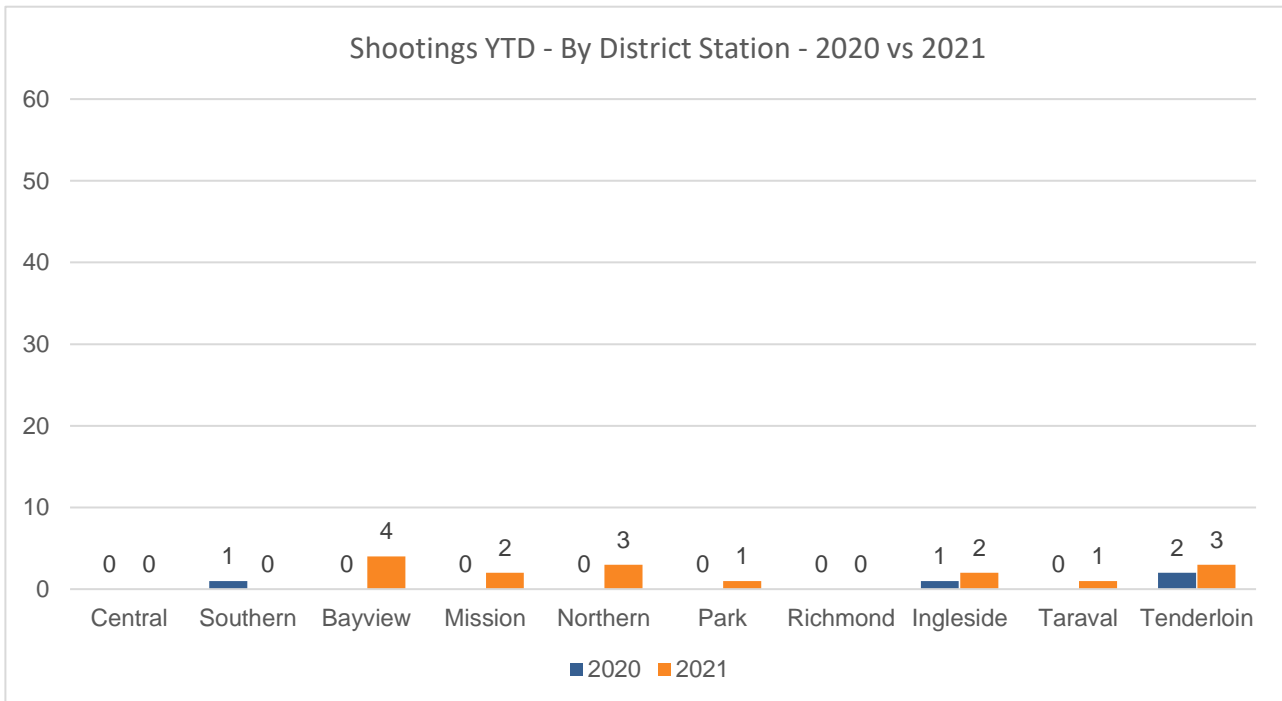

GUN VIOLENCE – CITYWIDE

At regularly scheduled Police Commission meetings, weekly crime trends are provided as part of the Chief's Report. At the request of the Commission, this crime trends information is being provided in advance of the scheduled meeting to the Commissioners and made available to the public through the Police Commission's website.