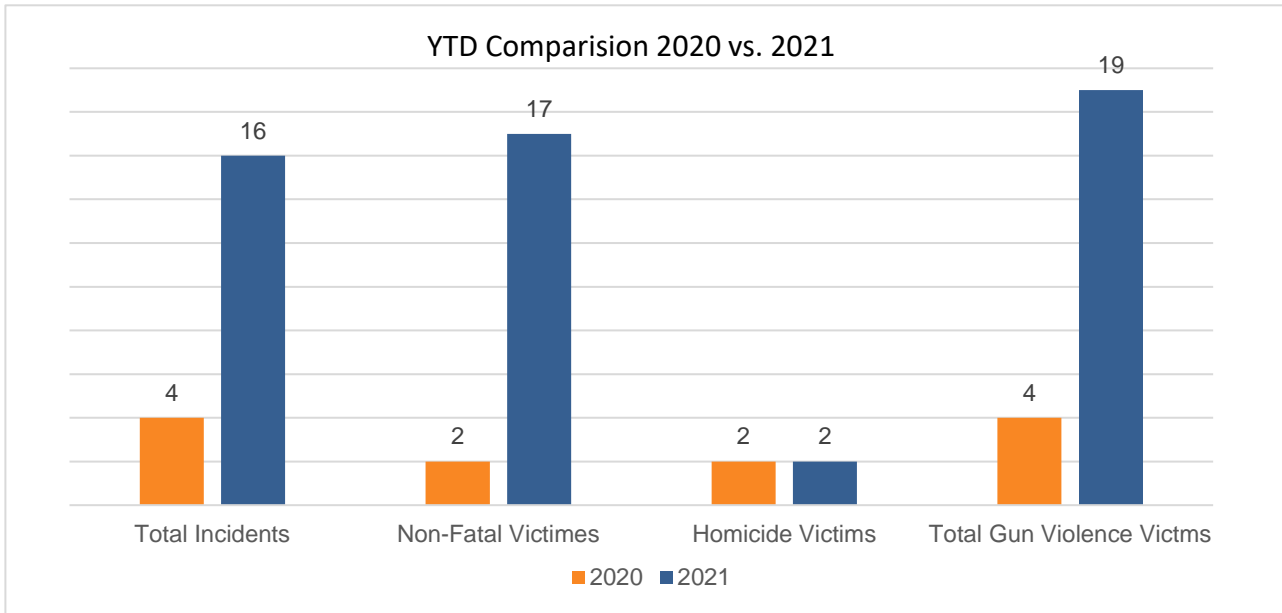

GUN VIOLENCE – CITYWIDE

At regularly scheduled Police Commission meetings, weekly crime trends are provided as part of the Chief's Report. At the request of the Commission, this crime trends information is being provided in advance of the scheduled meeting to the Commissioners and made available to the public through the Police Commission's website.