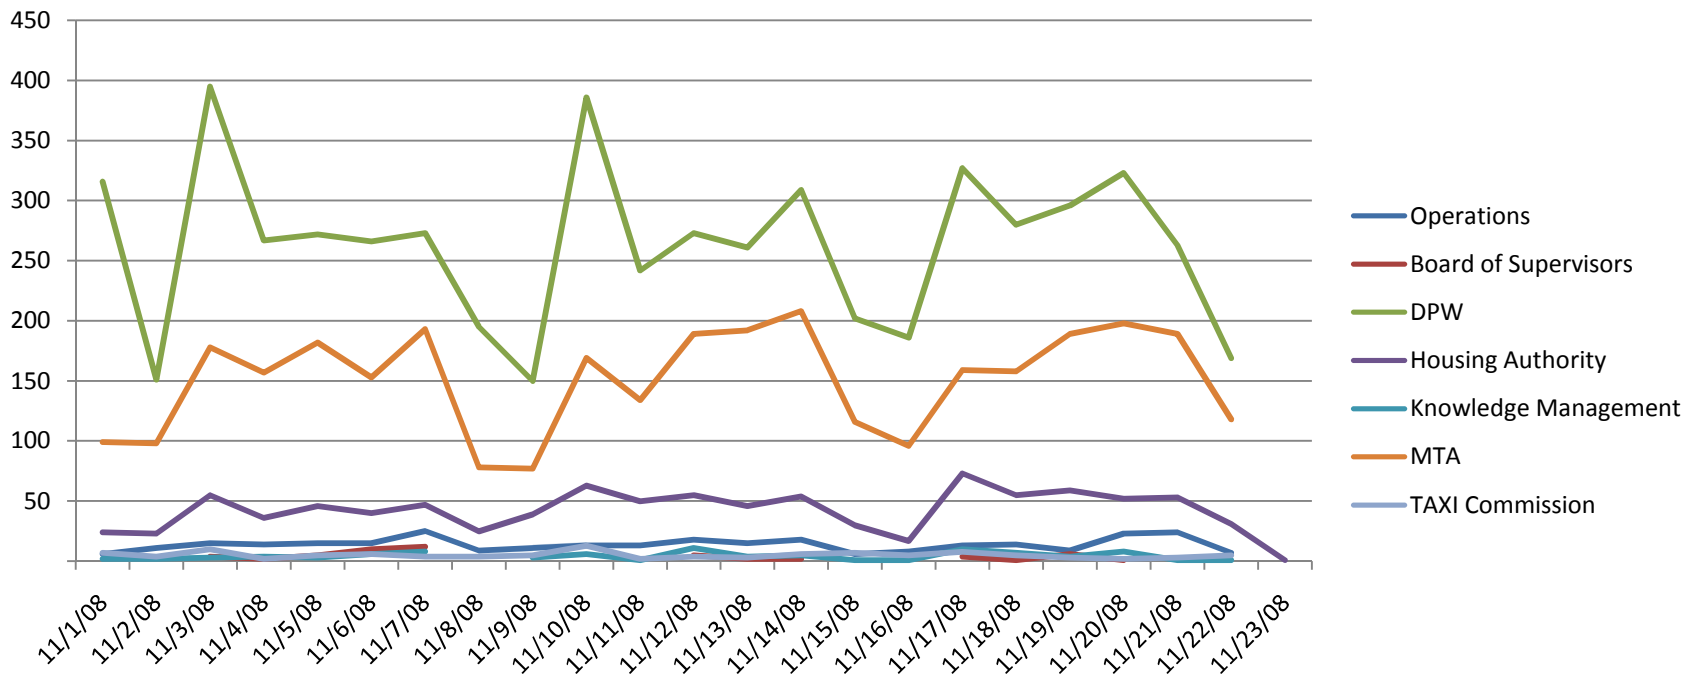

# 311 Service Request Volume

November 2008

12/3/2008