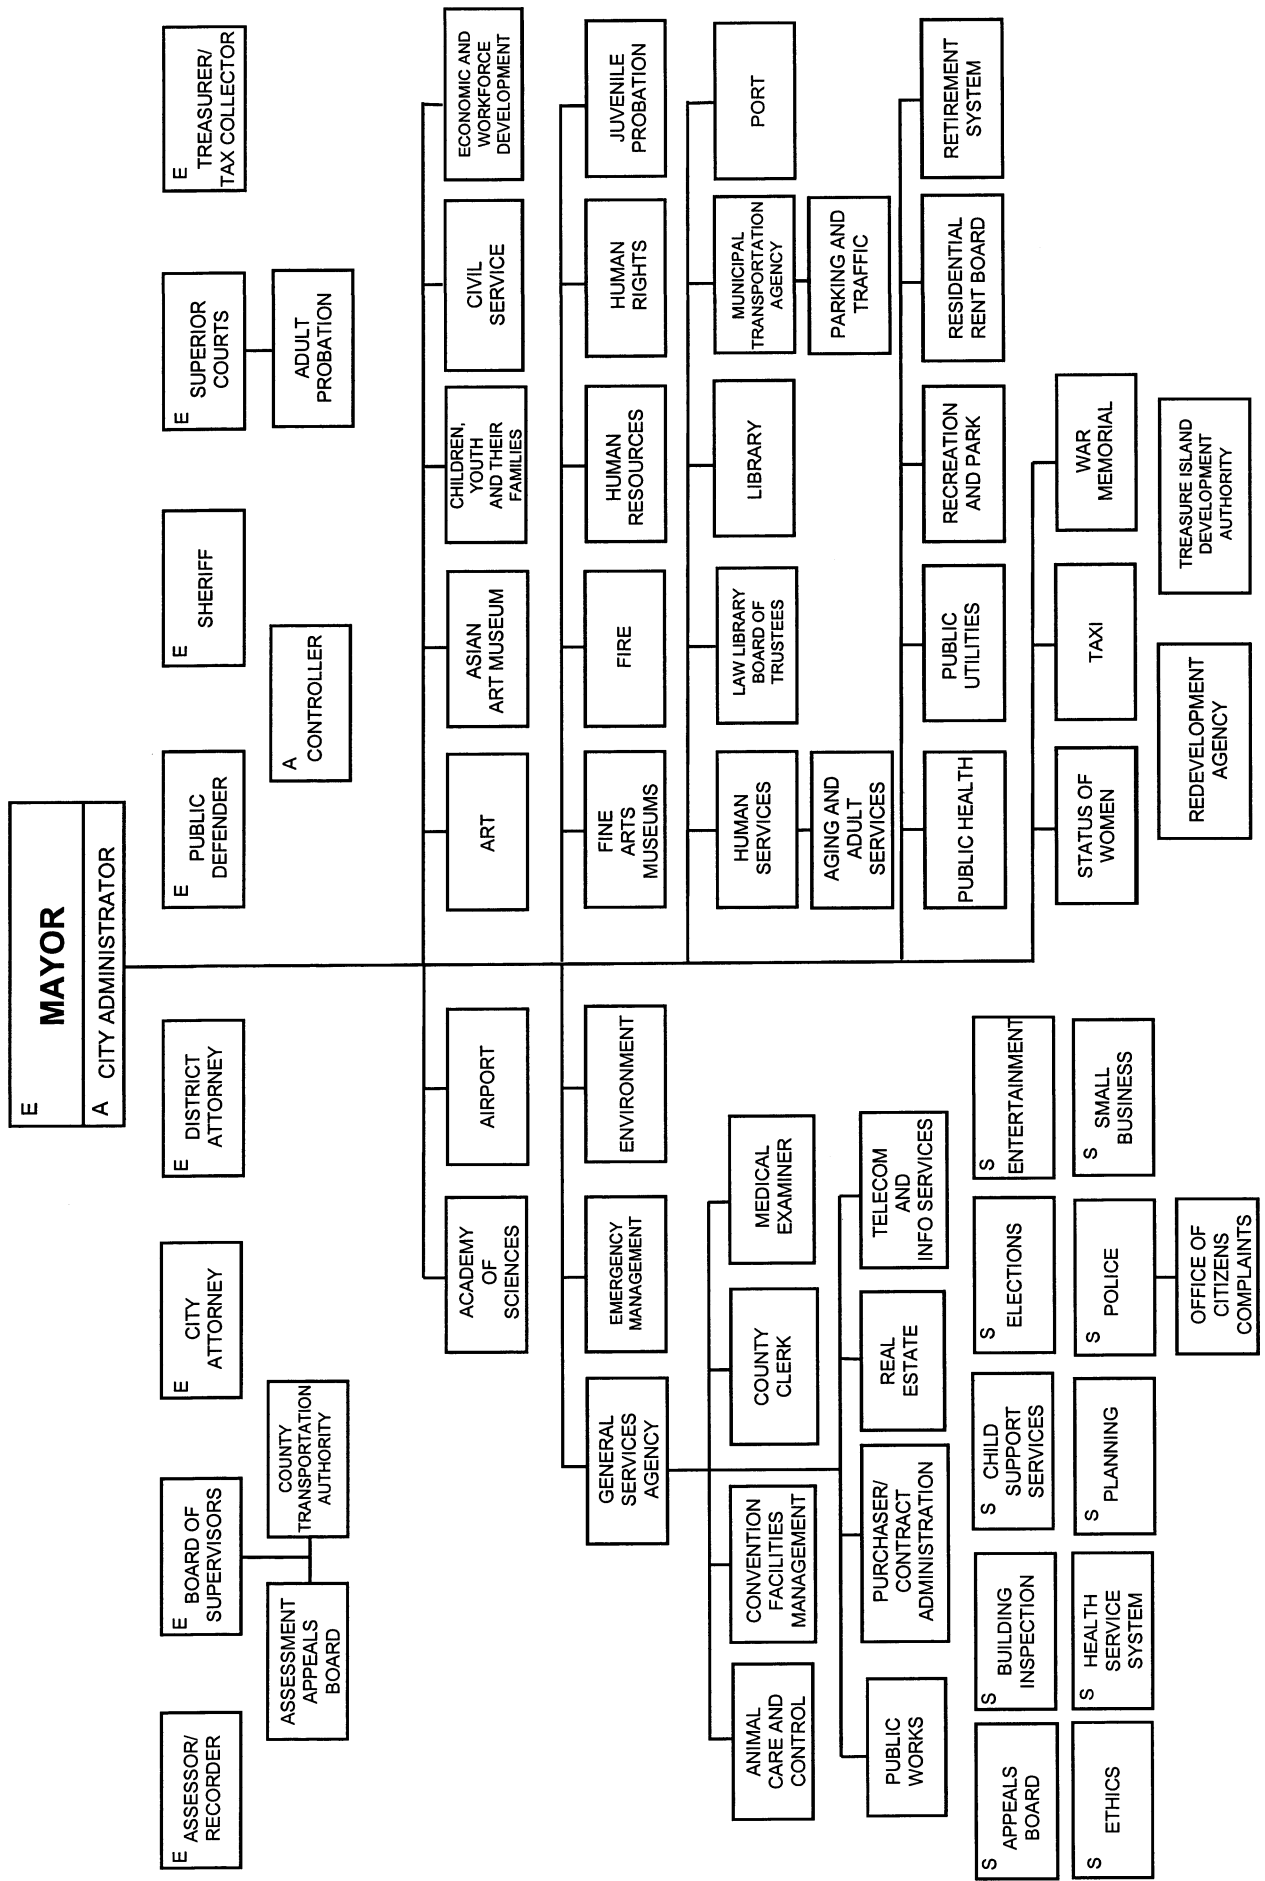

City and County of San Francisco Organization Chart

(As of June 30, 2007)

A = Appointed by Mayor and confirmed by Board of Supervisors / E = Elected / S = Shared - appointed by various elected officials.