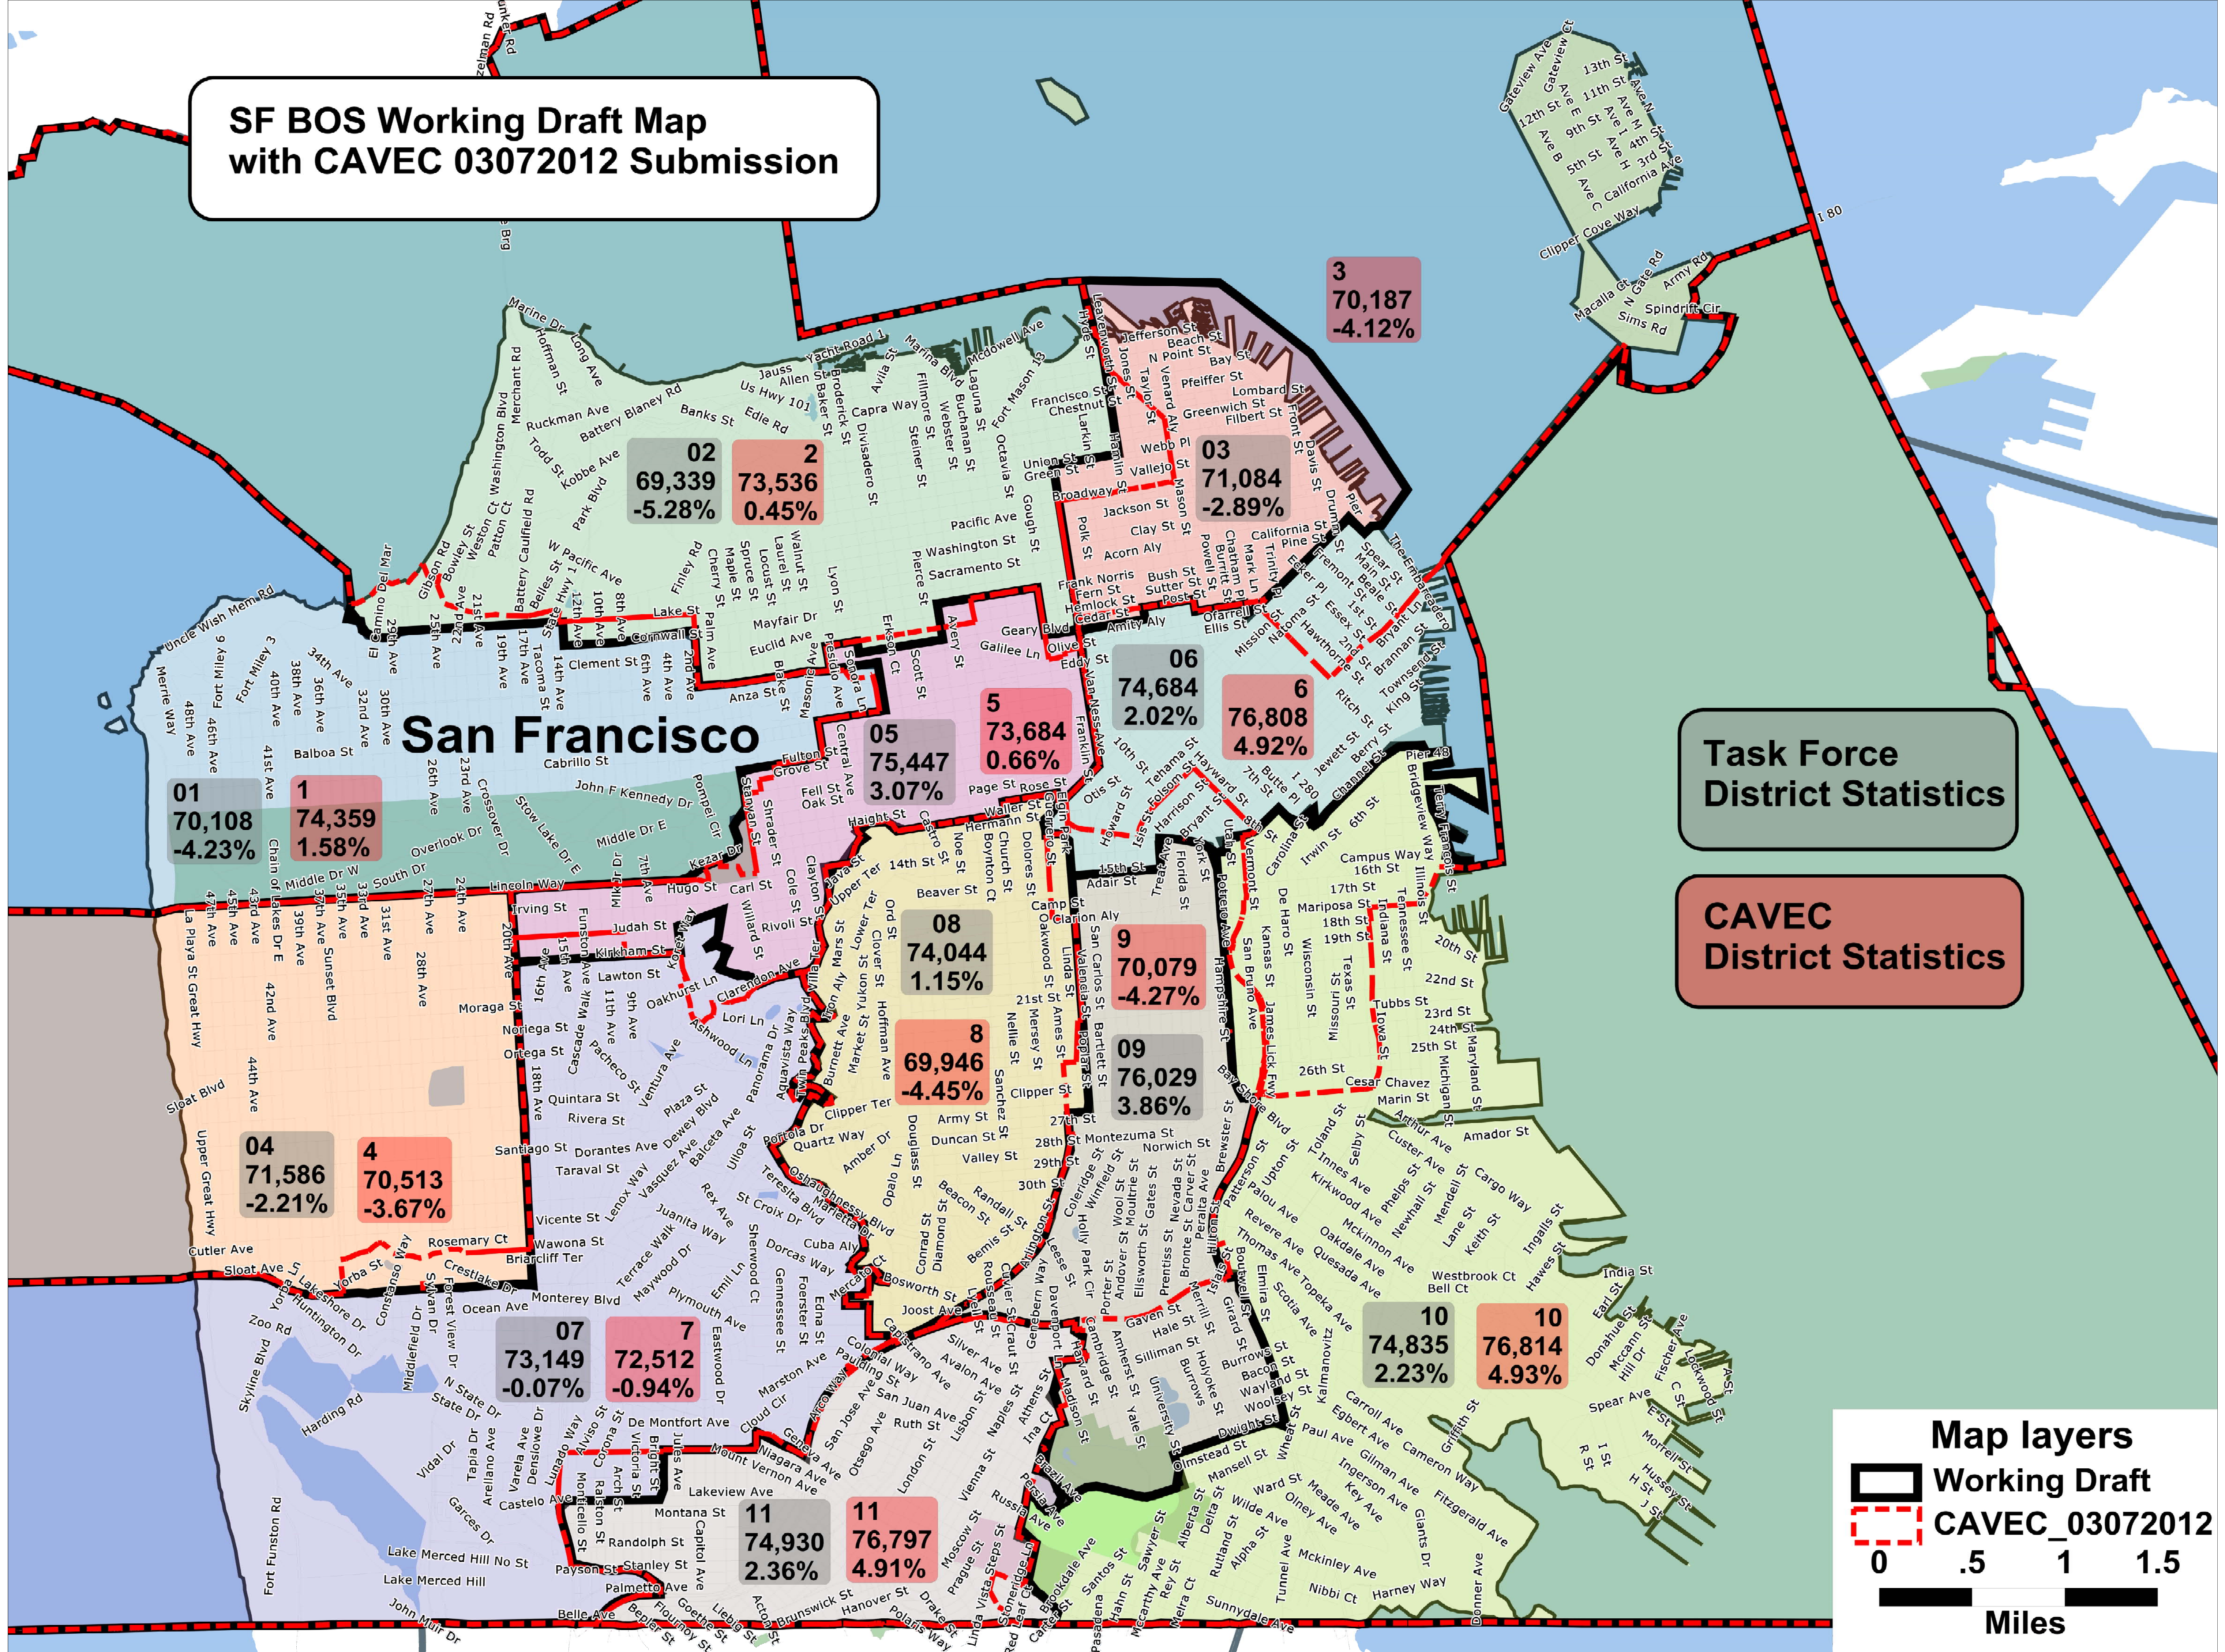

# SF BOS Working Draft Map with CAVEC 03072012 Submission

**Task Force  
District Statistics**

**CAVEC  
District Statistics**

**Map layers**

- Working Draft
- CAVEC\_03072012

0 .5 1 1.5  
Miles